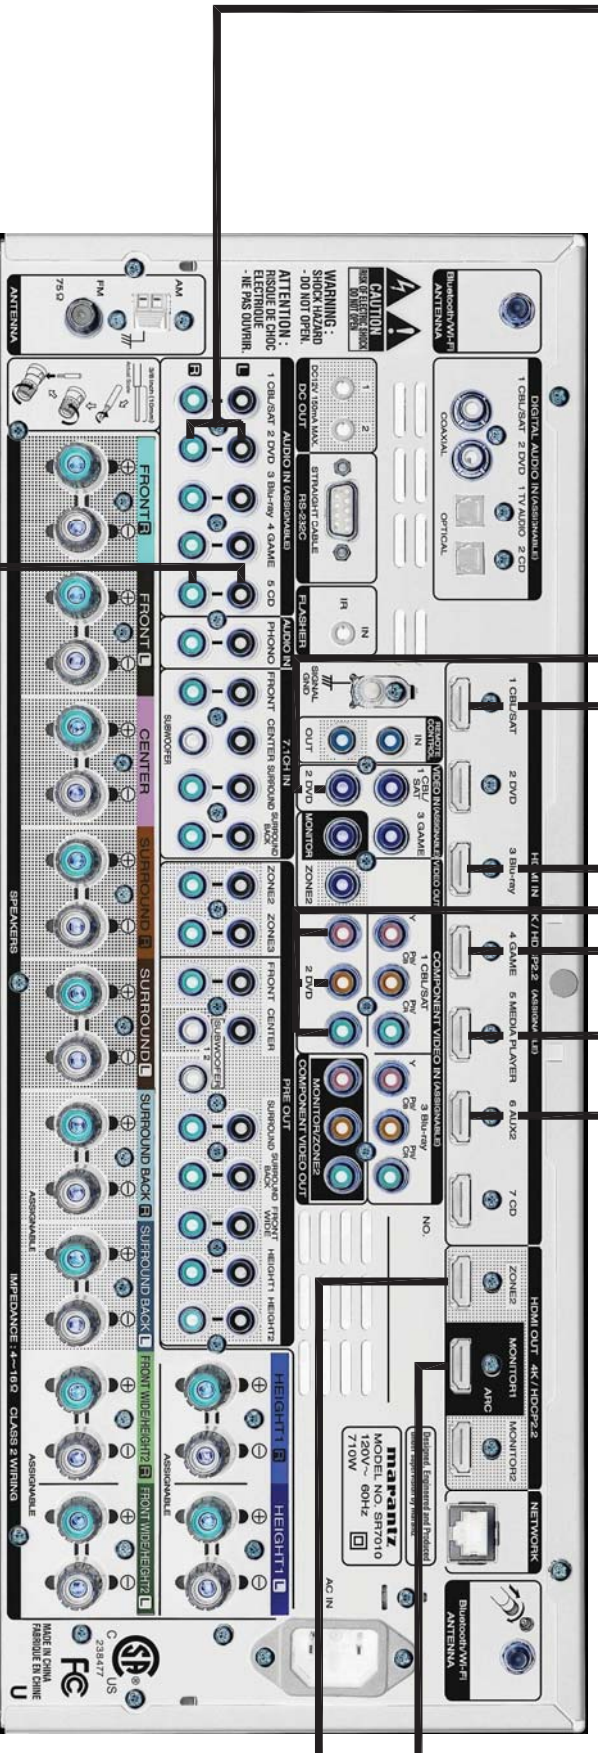

ROKU 4

COMPUTER

OPPO BD-203

OPPO BD-83 PLAYBACK OF 4.0 DISCS

CABLE BOX

NAKAMICHI MR-1 CASSETTE DECK

- MARANTZ SR 7011 5.0.4 SPEAKERS INPUT SOURCE
- 1 CABLE/SAT
  - 2 DVD-2 CHANNEL OPPO 83
  - 3 BLURAY OPPO 203
  - 4 GAME/VHS-COMPUTER
  - 5 MEDIA PLAYER ROKU
  - 6 AUX2-4.0 QUAD OPPO 83
  - 7 CD-CASSTTE

LG LG 24LB451B TELEVISION

LG OLED55E6P TELEVISION

7 SOURCE INPUTS  
NONE