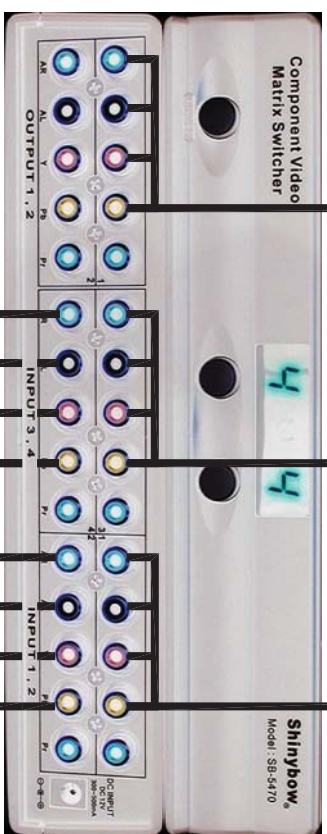

MARANTZ SR 7011 5.0.4 SPEAKERS

FOSGATE TATE II 101A SQ & SURROUND DECODER

SHINYBOW SB-5470  
4X4 MATRIX  
SWITCHER

INPUT  
1-SURROUND MASTER SQ&QS  
2-ONKYO AMBISONIC UHU  
3-TATE II 101A SQ&SS

INVOLVE SURROUND MASTER SQ & QS DECODER

ONKYO TX-SV909 AMBISONIC UHU & SUPER STEREO DECODER

OPPO BD-83 PLAYBACK OF 4.0 DISCS

6 SIGNAL FROM SURROUND DECODERS  
NONE