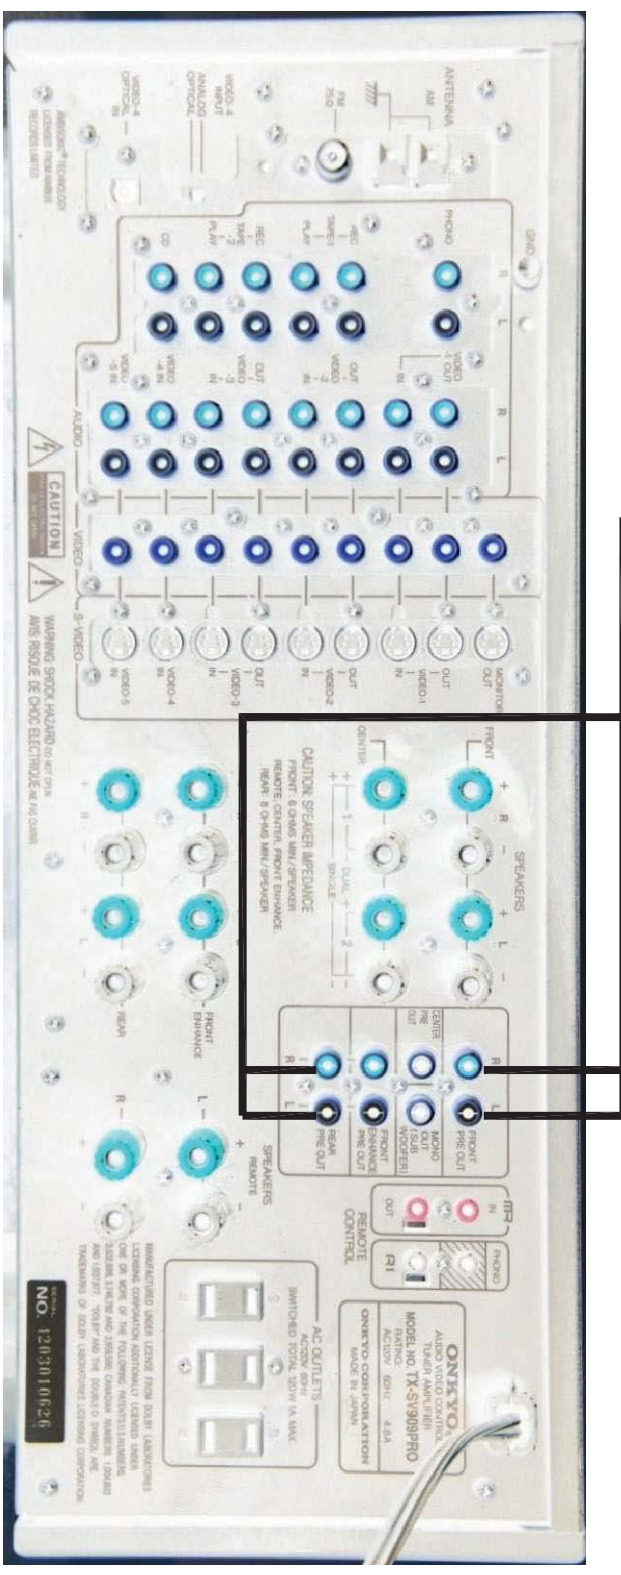

MARANTZ SR 7011 5.0.4 SPEAKERS

FOSGATE TATE II 101A SQ & SURROUND DECODER

SHINYBOW SB-5470  
4X4 MATRIX  
SWITCHER

INPUT  
1-SURROUND MASTER SQ&QS  
2-ONKYO AMBISONIC UHU  
3-TATE II 101A SQ&SS

INVOLVE SURROUND MASTER SQ & QS DECODER

ONKYO TX-SV909 AMBISONIC UHU & SUPER STEREO DECODER

OPPO BD-83 PLAYBACK OF 4.0 DISCS

6 SIGNAL FROM SURROUND DECODERS  
NONE