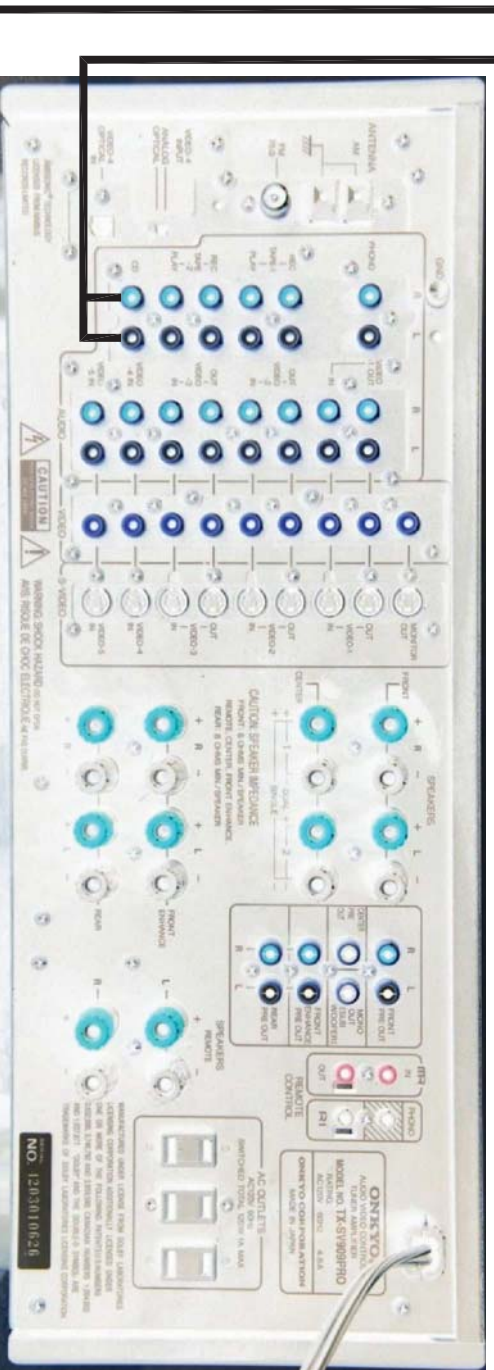

MARANTZ SR 7011 5.0.4 SPEAKERS

KENWOOD VR 7070 – FRONT WIDE SPEAKERS

CD/DVD INPUT FOR FRONT WIDE SPEAKERS

KENWOOD VR 7070 SURROUND BACK LEFT, CENTER & RIGHT SPEAKERS

SM ONKYO TATE

FOSGATE TATE II 101A SQ & SURROUND DECODER

ONKYO TX-SV909 AMBISONIC UHJ & SUPER STEREO DECODER

FOSGATE TATE II 101A SQ & SURROUND DECODER

5 NONE SIGNAL TO SURROUND DECODERS

CD/DVD INPUT FOR UPMIXING TO SURROUND BACK CHANNELS

DVD/6CH INPUT FOR DISCRETE 7.1 SOURCES TO SURROUND BACK CHANNELS