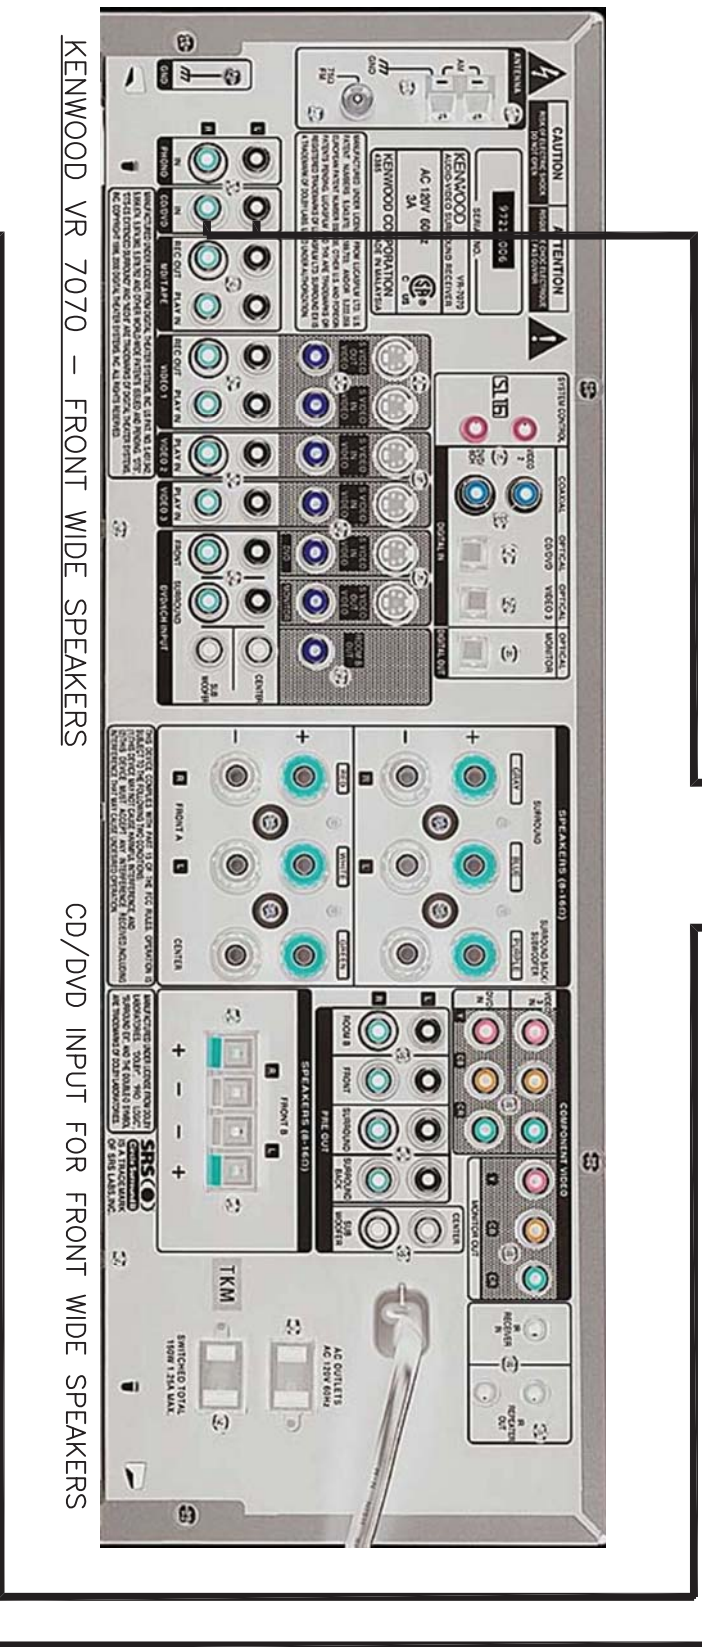

MARANTZ SR 7011 5.0.4 SPEAKERS

KENWOOD VR 7070 – FRONT WIDE SPEAKERS

CD/DVD INPUT FOR FRONT WIDE SPEAKERS

KENWOOD VR 7070 SURROUND BACK LEFT, CENTER & RIGHT SPEAKERS

SM ONKYO TATE

FOSGATE TATE II 101A SQ & SURROUND DECODER

ONKYO TX-SV909 AMBISONIC UHJ & SUPER STEREO DECODER

FOSGATE TATE II 101A SQ & SURROUND DECODER

5 NONE SIGNAL TO SURROUND DECODERS

CD/DVD INPUT FOR UPMIXING TO SURROUND BACK CHANNELS

DVD/6CH INPUT FOR DISCRETE 7.1 SOURCES TO SURROUND BACK CHANNELS