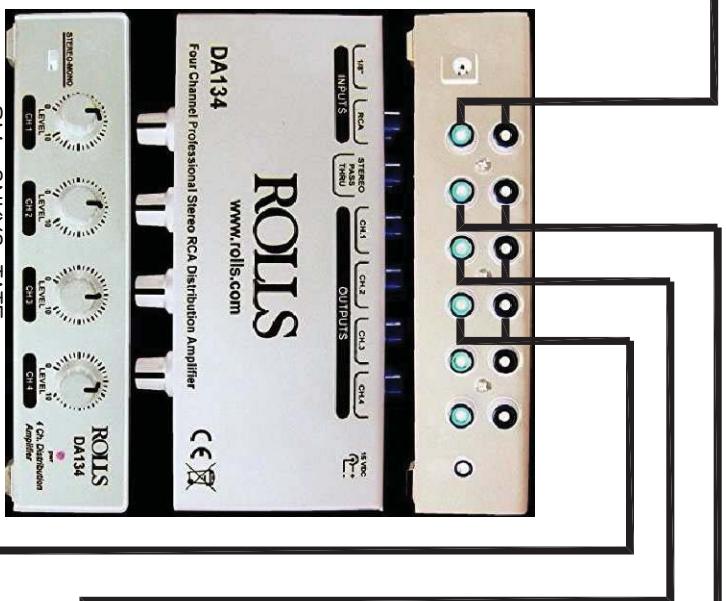

MARANTZ SR 7011 5.0.4 SPEAKERS

KENWOOD VR 7070 – FRONT WIDE SPEAKERS

CD/DVD INPUT FOR FRONT WIDE SPEAKERS

KENWOOD VR 7070 SURROUND BACK LEFT, CENTER & RIGHT SPEAKERS

SM ONKYO TATE

FOSGATE TATE II 101A SQ & SURROUND DECODER

ONKYO TX-SV909 AMBISONIC UHJ & SUPER STEREO DECODER

FOSGATE TATE II 101A SQ & SURROUND DECODER

5 NONE SIGNAL TO SURROUND DECODERS

CD/DVD INPUT FOR UPMIXING TO SURROUND BACK CHANNELS

DVD/6CH INPUT FOR DISCRETE 7.1 SOURCES TO SURROUND BACK CHANNELS