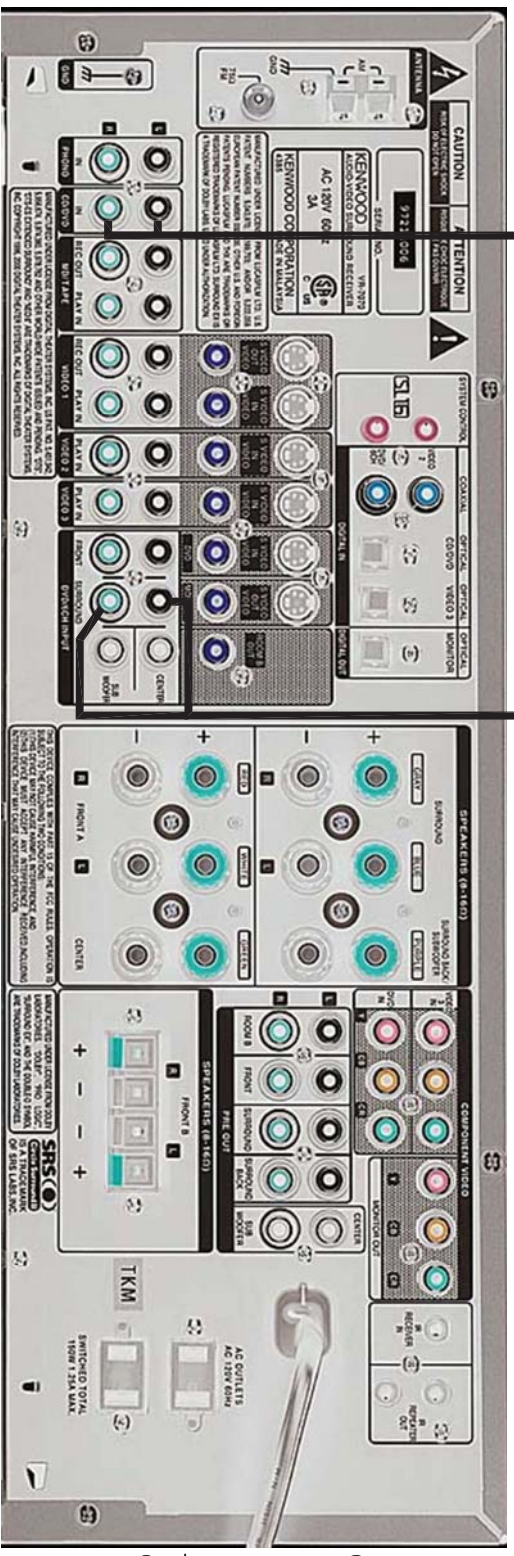

MARANTZ SR 7011 5.0.4 SPEAKERS

KENWOOD VR 7070 – FRONT WIDE SPEAKERS

CD/DVD INPUT FOR FRONT WIDE SPEAKERS

KENWOOD VR 7070 SURROUND BACK LEFT, CENTER & RIGHT SPEAKERS

SM ONKYO TATE

FOSGATE TATE II 101A SQ & SURROUND DECODER

ONKYO TX-SV909 AMBISONIC UHJ & SUPER STEREO DECODER

FOSGATE TATE II 101A SQ & SURROUND DECODER

5 NONE SIGNAL TO SURROUND DECODERS

CD/DVD INPUT FOR UPMIXING TO SURROUND BACK CHANNELS

DVD/6CH INPUT FOR DISCRETE 7.1 SOURCES TO SURROUND BACK CHANNELS