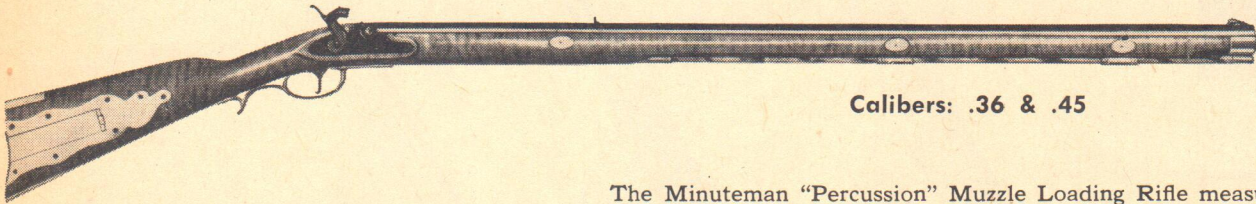

HOPKINS & ALLEN MUZZLE LOADING GUNS

The muzzle loading gun blazed a great era in the pages of history. It is the turning point of weapons design and perhaps the very apex of basic fundamentals which started the renaissance of firearms design and improvement in which we are living. "Charcoal burning" as it is affectionately called by its advocates, is a rapidly-growing sport

Calibers: .36 & .45

**THE MINUTEMAN
"FLINTLOCK" MUZZLE LOADING RIFLE**
\$149.50

The Minuteman "Flintlock" Muzzle Loading Rifle measures 55" over-all in length and comes with a 15/16ths octagon barrel 39" long, 8 groove rifling. It is available in a uniform or gain twist, in .36 or .45 caliber. The traditional, high polished brass trimming compliments this perfectly balanced Maple Flintlock. It weighs approximately 10½ lbs.

Calibers: .36 & .45

**THE MINUTEMAN
"PERCUSSION" MUZZLE LOADING RIFLE**
\$149.50

The Minuteman "Percussion" Muzzle Loading Rifle measures 55" over-all in length and comes with a 15/16ths octagon barrel 39" long, 8 groove rifling. It is available in a uniform or gain twist, in .36 or .45 caliber. The traditional, high polished brass trimming compliments this perfectly balanced Maple Percussion. It weighs approximately 10½ lbs.

Calibers: .36 & .45

**THE HERITAGE MODEL
MUZZLE LOADING RIFLE**
\$79.50

The Heritage Model Muzzle Loading Rifle comes with American Black Walnut stock and forend, brass traditional crescent-shaped butt plate, cap box and trigger guard extension. 15/16ths octagon 32", 8 grooved barrel, and is available with either uniform or gain twist rifling, .36 or .45 caliber. Complete with three aperture adjustable long range rear target sights. It weighs approximately 8½ lbs.