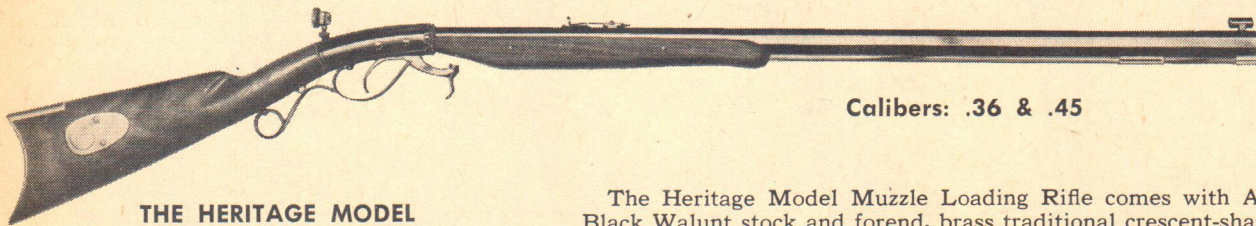

Calibers: .36 & .45

**THE MINUTEMAN
"FLINTLOCK" MUZZLE LOADING RIFLE**
\$149.50

The Minuteman "Flintlock" Muzzle Loading Rifle measures 55" over-all in length and comes with a 15/16ths octagon barrel 39" long, 8 groove rifling. It is available in a uniform or gain twist, in .36 or .45 caliber. The traditional, high polished brass trimming compliments this perfectly balanced Maple Flintlock. It weighs approximately 10½ lbs.

Calibers: .36 & .45

**THE MINUTEMAN
"PERCUSSION" MUZZLE LOADING RIFLE**
\$149.50

The Minuteman "Percussion" Muzzle Loading Rifle measures 55" over-all in length and comes with a 15/16ths octagon barrel 39" long, 8 groove rifling. It is available in a uniform or gain twist, in .36 or .45 caliber. The traditional, high polished brass trimming compliments this perfectly balanced Maple Percussion. It weighs approximately 10½ lbs.

Calibers: .36 & .45

**THE HERITAGE MODEL
MUZZLE LOADING RIFLE**
\$79.50

The Heritage Model Muzzle Loading Rifle comes with American Black Walnut stock and forend, brass traditional crescent-shaped butt plate, cap box and trigger guard extension. 15/16ths octagon 32", 8 grooved barrel, and is available with either uniform or gain twist rifling, .36 or .45 caliber. Complete with three aperture adjustable long range rear target sights. It weighs approximately 8½ lbs.