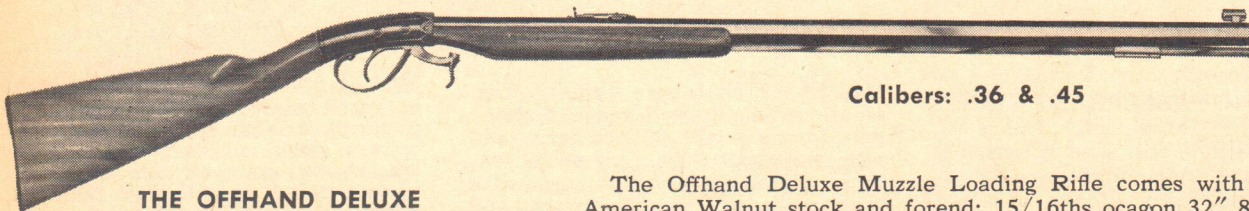

Calibers: .36 & .45

**THE MINUTEMAN
"PERCUSSION" MUZZLE LOADING RIFLE**
\$149.50

The Minuteman "Percussion" Muzzle Loading Rifle measures 55" over-all in length and comes with a 15/16ths octagon barrel 39" long, 8 groove rifling. It is available in a uniform or gain twist, in .36 or .45 caliber. The traditional, high polished brass trimming compliments this perfectly balanced Maple Percussion. It weighs approximately 10½ lbs.

Calibers: .36 & .45

**THE HERITAGE MODEL
MUZZLE LOADING RIFLE**
\$79.50

The Heritage Model Muzzle Loading Rifle comes with American Black Walnut stock and forend, brass traditional crescent-shaped butt plate, cap box and trigger guard extension. 15/16ths octagon 32", 8 grooved barrel, and is available with either uniform or gain twist rifling, .36 or .45 caliber. Complete with three aperture adjustable long range rear target sights. It weighs approximately 8½ lbs.