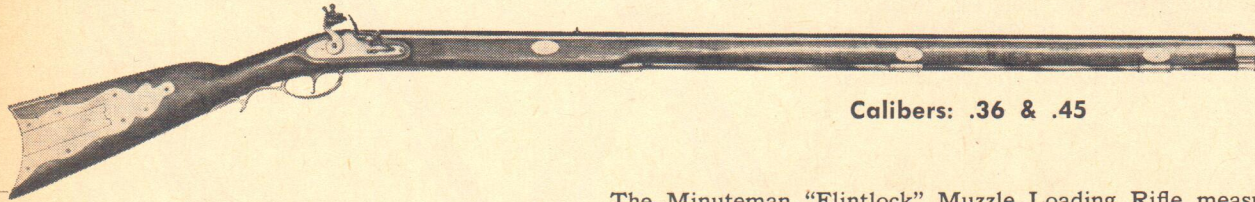

HOPKINS & ALLEN MUZZLE LOADING GUNS

The muzzle loading gun blazed a great era in the pages of history. It is the turning point of weapons design and perhaps the very apex of basic fundamentals which started the renaissance of firearms design and improvement in which we are living. "Charcoal burning" as it is affectionately called by its advocates, is a rapidly-growing sport

Calibers: .36 & .45

**THE MINUTEMAN
"FLINTLOCK" MUZZLE LOADING RIFLE**
\$149.50

The Minuteman "Flintlock" Muzzle Loading Rifle measures 55" over-all in length and comes with a 15/16ths octagon barrel 39" long, 8 groove rifling. It is available in a uniform or gain twist, in .36 or .45 caliber. The traditional, high polished brass trimming compliments this perfectly balanced Maple Flintlock. It weighs approximately 10½ lbs.

Calibers: .36 & .45

**THE MINUTEMAN
"PERCUSSION" MUZZLE LOADING RIFLE**
\$149.50

The Minuteman "Percussion" Muzzle Loading Rifle measures 55" over-all in length and comes with a 15/16ths octagon barrel 39" long, 8 groove rifling. It is available in a uniform or gain twist, in .36 or .45 caliber. The traditional, high polished brass trimming compliments this perfectly balanced Maple Percussion. It weighs approximately 10½ lbs.